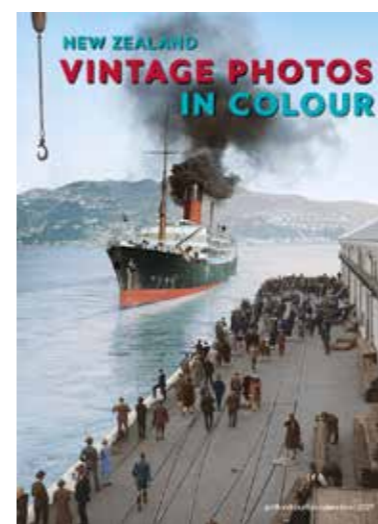

New Zealand Vintage Photos in Colour*
$19.99 320mm x 236 mm
9416458010644