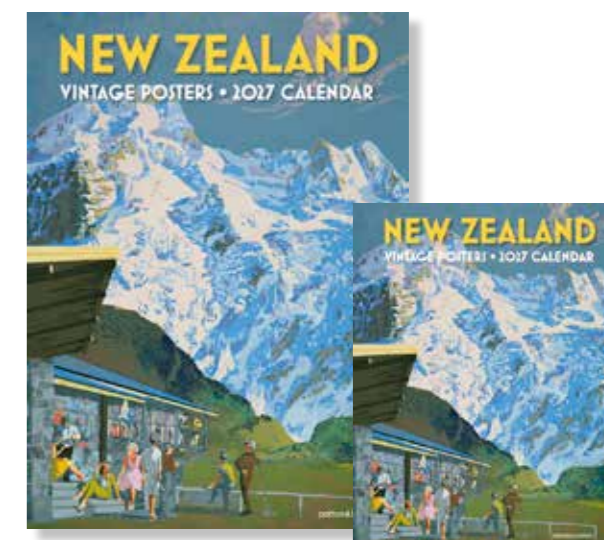

# Welcome to Potton & Burton's 2027 Calendar & Diary Catalogue

**Images of New Zealand\***  
\$12.99 215 mm x 305 mm  
9416458010538

**Ngā Horanuku o Aotearoa  
Landscapes of New Zealand\***  
\$17.99 215 mm x 305 mm  
9416458010545

TE REO/  
ENGLISH

**Craig Potton: Iconic NZ Photographs\***  
\$19.99 236 mm x 320 mm  
9416458010521

**The New Zealand Rail Scene\***  
\$24.99 236 mm x 320 mm  
Free 60 minute video online  
9416458010590

**Aotearoa New Zealand Conservation\***  
\$17.99 215 mm x 305 mm,  
months and days in Te Reo/English  
9416458010569

**Nicolas Dillon  
Paintings of New Zealand birds\***  
\$17.99 215 mm x 305 mm  
9416458010552

**New Zealand Vintage Photos in Colour\***  
\$19.99 320mm x 236 mm  
9416458010644

**New Zealand Vintage Posters Large\***  
\$19.99 320 mm x 236 mm  
9416458010620  
**New Zealand Vintage Posters\***  
\$12.99 220 mm x 175 mm  
9416458010637