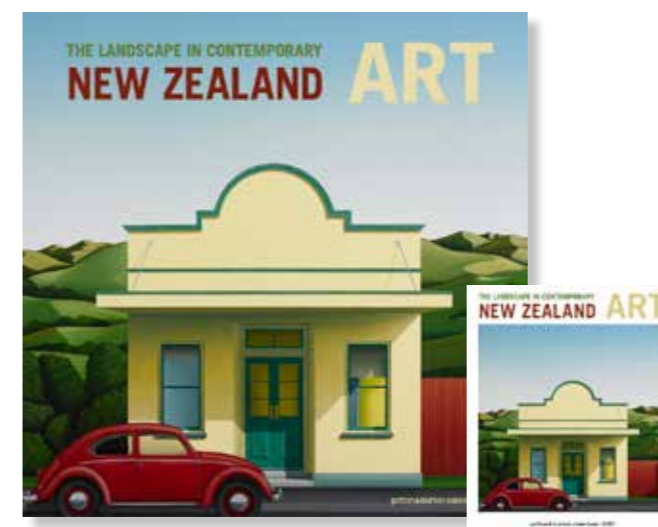

**New Zealand Vintage Photos in Colour\***  
\$19.99 320mm x 236 mm  
9416458010644

**New Zealand Vintage Posters Large\***  
\$19.99 320 mm x 236 mm  
9416458010620  
**New Zealand Vintage Posters\***  
\$12.99 220 mm x 175 mm  
9416458010637

**Reflections of New Zealand\***  
\$19.99 236 mm x 320 mm  
9416458010613

**Classic Walks of New Zealand\***  
\$19.99 236 mm x 320 mm  
9416458010514

**The Landscape in Contemporary New Zealand Art**  
\$24.99 304 mm x 304 mm  
9416458010491  
**CD Calendar**  
\$16.99 137 mm x 117 mm  
9416458010477