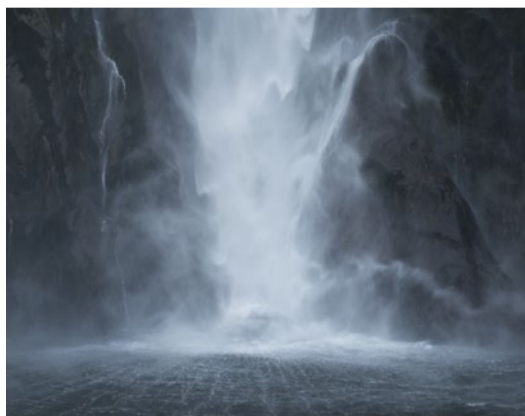

Waterfall, Milford Sound, Fiordland National Park