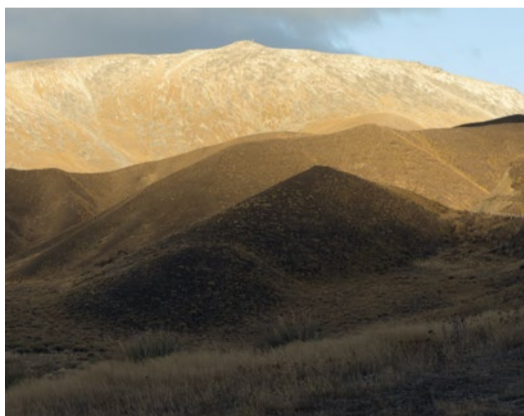

# DETAIL & GRANDEUR

IN THE NEW ZEALAND LANDSCAPE

Sea stacks at Tongaporutu, with Mt Taranaki in the distance, Taranaki

Forest in the Hope Arm, Lake Te Anau, Fiordland National Park

Aerial of Aoraki/Mt Cook and Mt Tasman, Aoraki/Mount Cook National Park

Ephemeral lake, Farewell Spit, Golden Bay

Beech trees, Blue Lake, Nelson Lakes National Park

Emerald Lake, Tongariro National Park

Rainforest near Ship Creek, South Westland

Lake Te Anau, Fiordland National Park

Mt Taranaki, Egmont National Park

Waterfall, Milford Sound, Fiordland National Park

Lindis Pass, South Canterbury

Mountain cabbage trees, Mt Ruapehu, Tongariro National Park

Sea cave, west coast, Golden Bay